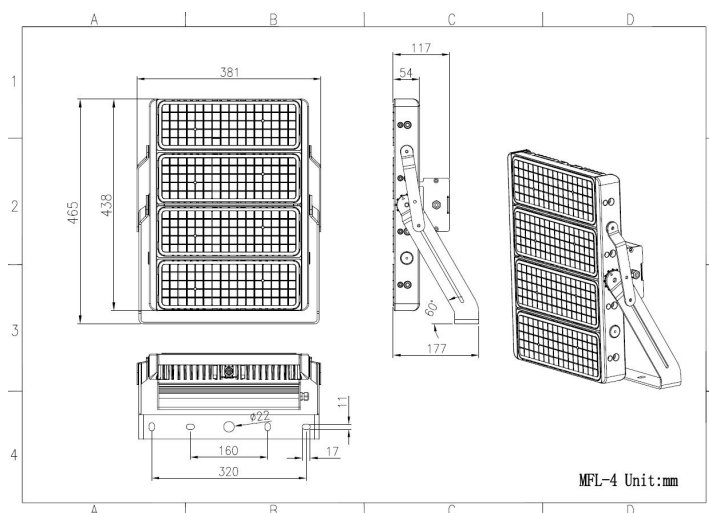

PRODUCT DETAILS	
Voltage	100-305 VAC 50/60Hz
IP Rating	IP65
Typical Lumens per watt	130/155
Colour Rendering	>70 (>80 available special order)
LED Module	Lumileds
Beam angle	30x30, 60x60, 90x90, 40x150, 85x90
Operating Temperature	-25° to +40°
Warranty	5 year Premier Care
Colour Temperature	5000k (4000k & 6500k available special order)
Power Factor	>0.90
Case Material	Cast Aluminium / Polycarbonate
Driver	Meanwell

OPTIONS	
Occupancy Sensor	✓
Light level sensor	✓
Remote Programmable Sensor	Available special order
Dimming Control	Available special order
Polycarbonate front	Fitted as standard
RGB	N/A
12-24v DC	N/A
Emergency	✓

Performance Chart

LED POWER	CIRCUIT WATTS	TYPICAL LUMENS
50W	55	7260
75W	80	9600
100W	103	13575
150W	150	19800
200W	220	29040
300W	300	39600
400W	440	54444
600W	640	81037
800W	880	105600
1000W	1100	156000
1200W	1200	204000
1400W	1500	232000

Weight & Dimensions

LED POWER	WEIGHT	DIMENSIONS
50W	3 KG'S	326 x 153 x 128mm
75W	3 KG'S	326 x 153 x 128mm
100W	6 KG'S	332 x 203 x 249mm
150W	6 KG'S	332 x 203 x 249mm
200W	8 KG'S	322 x 203 x 356mm
225W	8 KG'S	322 x 203 x 356mm
300W	11 KG'S	364 x 223 x 463mm
400W	16.5 KG'S	664 x 175 x 372mm
450W	16.5 KG'S	664 x 175 x 372mm
600W	21.5 KG'S	681 x 463 x 437mm
800W	22 KG'S	689 x 202 x 567mm
1000W	22 KG'S	689 x 202 x 567mm
1200W	35 KG'S	689 x 264 x 777mm
1400W	35 KG'S	689 x 264 x 777mm

Diagram of Discus Floodlight - Other sizes available

The Discus Floodlight is covered by **Carbon8 Lighting's unique 5 Year Premier Care Warranty**. Very rarely, even a Carbon8 fitting can become faulty. Should this happen at any point during the 5 year warranty, Carbon8 will send an advance replacement fitting to site, pay up to £250+VAT towards the exchange and collect the swapped fitting from site. As well as minimising down time, this unique warranty reassures customers investing in a Carbon8 product, there will be no hidden cost of ownership.

www.carbon8lighting.co.uk
01256 300031
sales@c8l.co.uk

CARBON8
LIGHTING