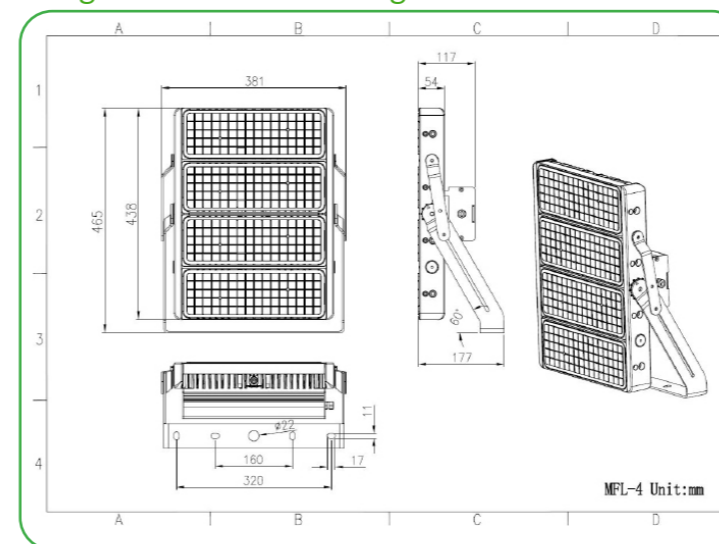

Diagram of Discus Floodlight - Other sizes available

The Discus Floodlight is covered by Carbon8Lighting's unique 5 Year Premier Care Warranty. Very rarely, even a Carbon8 fitting can become faulty. Should this happen at any point during the 5 year warranty, Carbon8 will send an advance replacement fitting to site, pay up to £500+VAT towards the exchange and collect the swapped fitting from site. As well as minimising down time, this unique warranty reassures customers investing in a Carbon8 product, there will be no hidden cost of ownership.

www.carbon8lighting.co.uk
01256 300031
sales@c8l.co.uk

CARBON8
LIGHTING

www.carbon8lighting.co.uk
01256 300031
sales@c8l.co.uk

CARBON8
LIGHTING